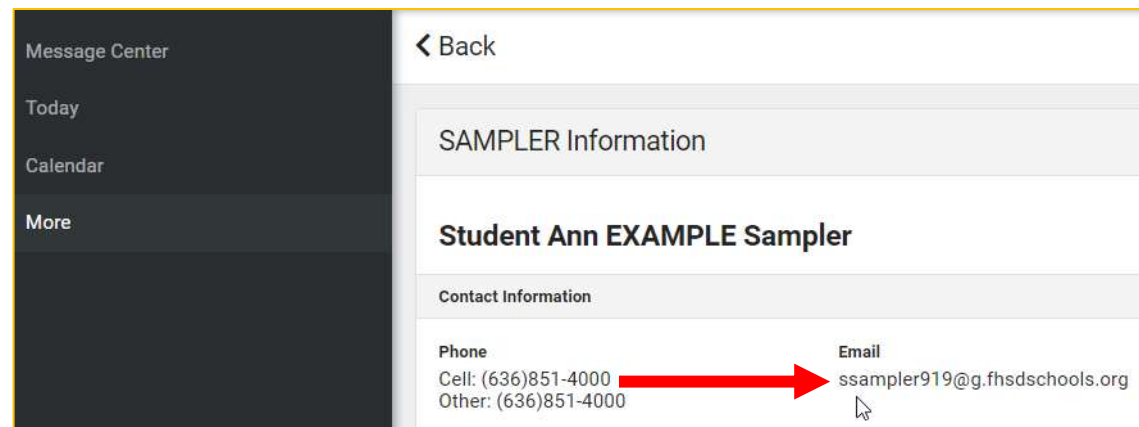

If you don't have an account, please contact the office at your child's school to request your parent portal letter with activation key