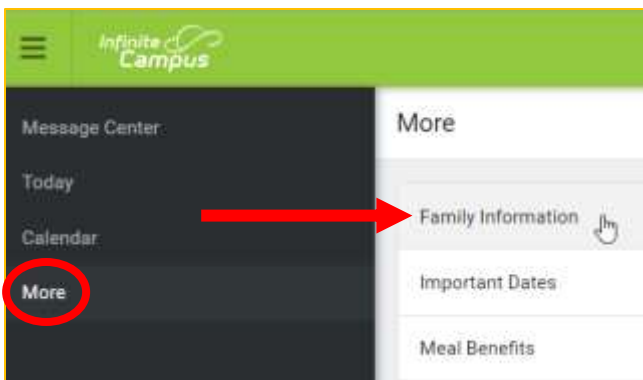

If you don't have an account, please contact the office at your child's school to request your parent portal letter with activation key